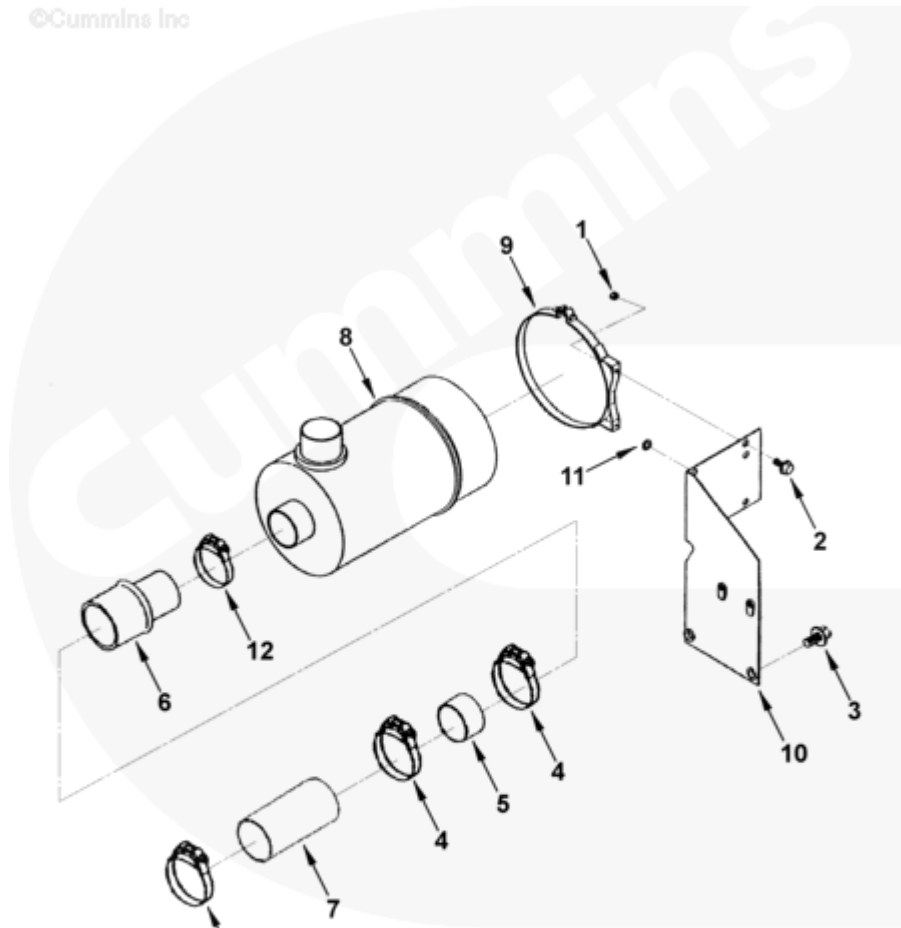

ac900gt

SMALL | MEDIUM | LARGE

Cart	Ref No	Part Number	Part Description	Required	Remarks
View My Cart					
		AC9035	Air Cleaner		Cleaner, Air...(More)
					Number of Cylinders: 6
					Duty Rating: Medium
					Aspiration: Turbocharged
					Exhaust Diameter: Unknown
<input type="checkbox"/>	1	3900240	Regular Hexagon Nut	2	M8 X 1.25.
<input type="checkbox"/>	2	3900629	Hexagon Flange Head Cap Screw	2	M8 X 1.25 X 16
<input type="checkbox"/>	3	3901249	Hexagon Flange Head Cap Screw	2	M12 X 1.75 X 25.
	4	135144	T-Bolt Clamp	3	3 1/2 in.